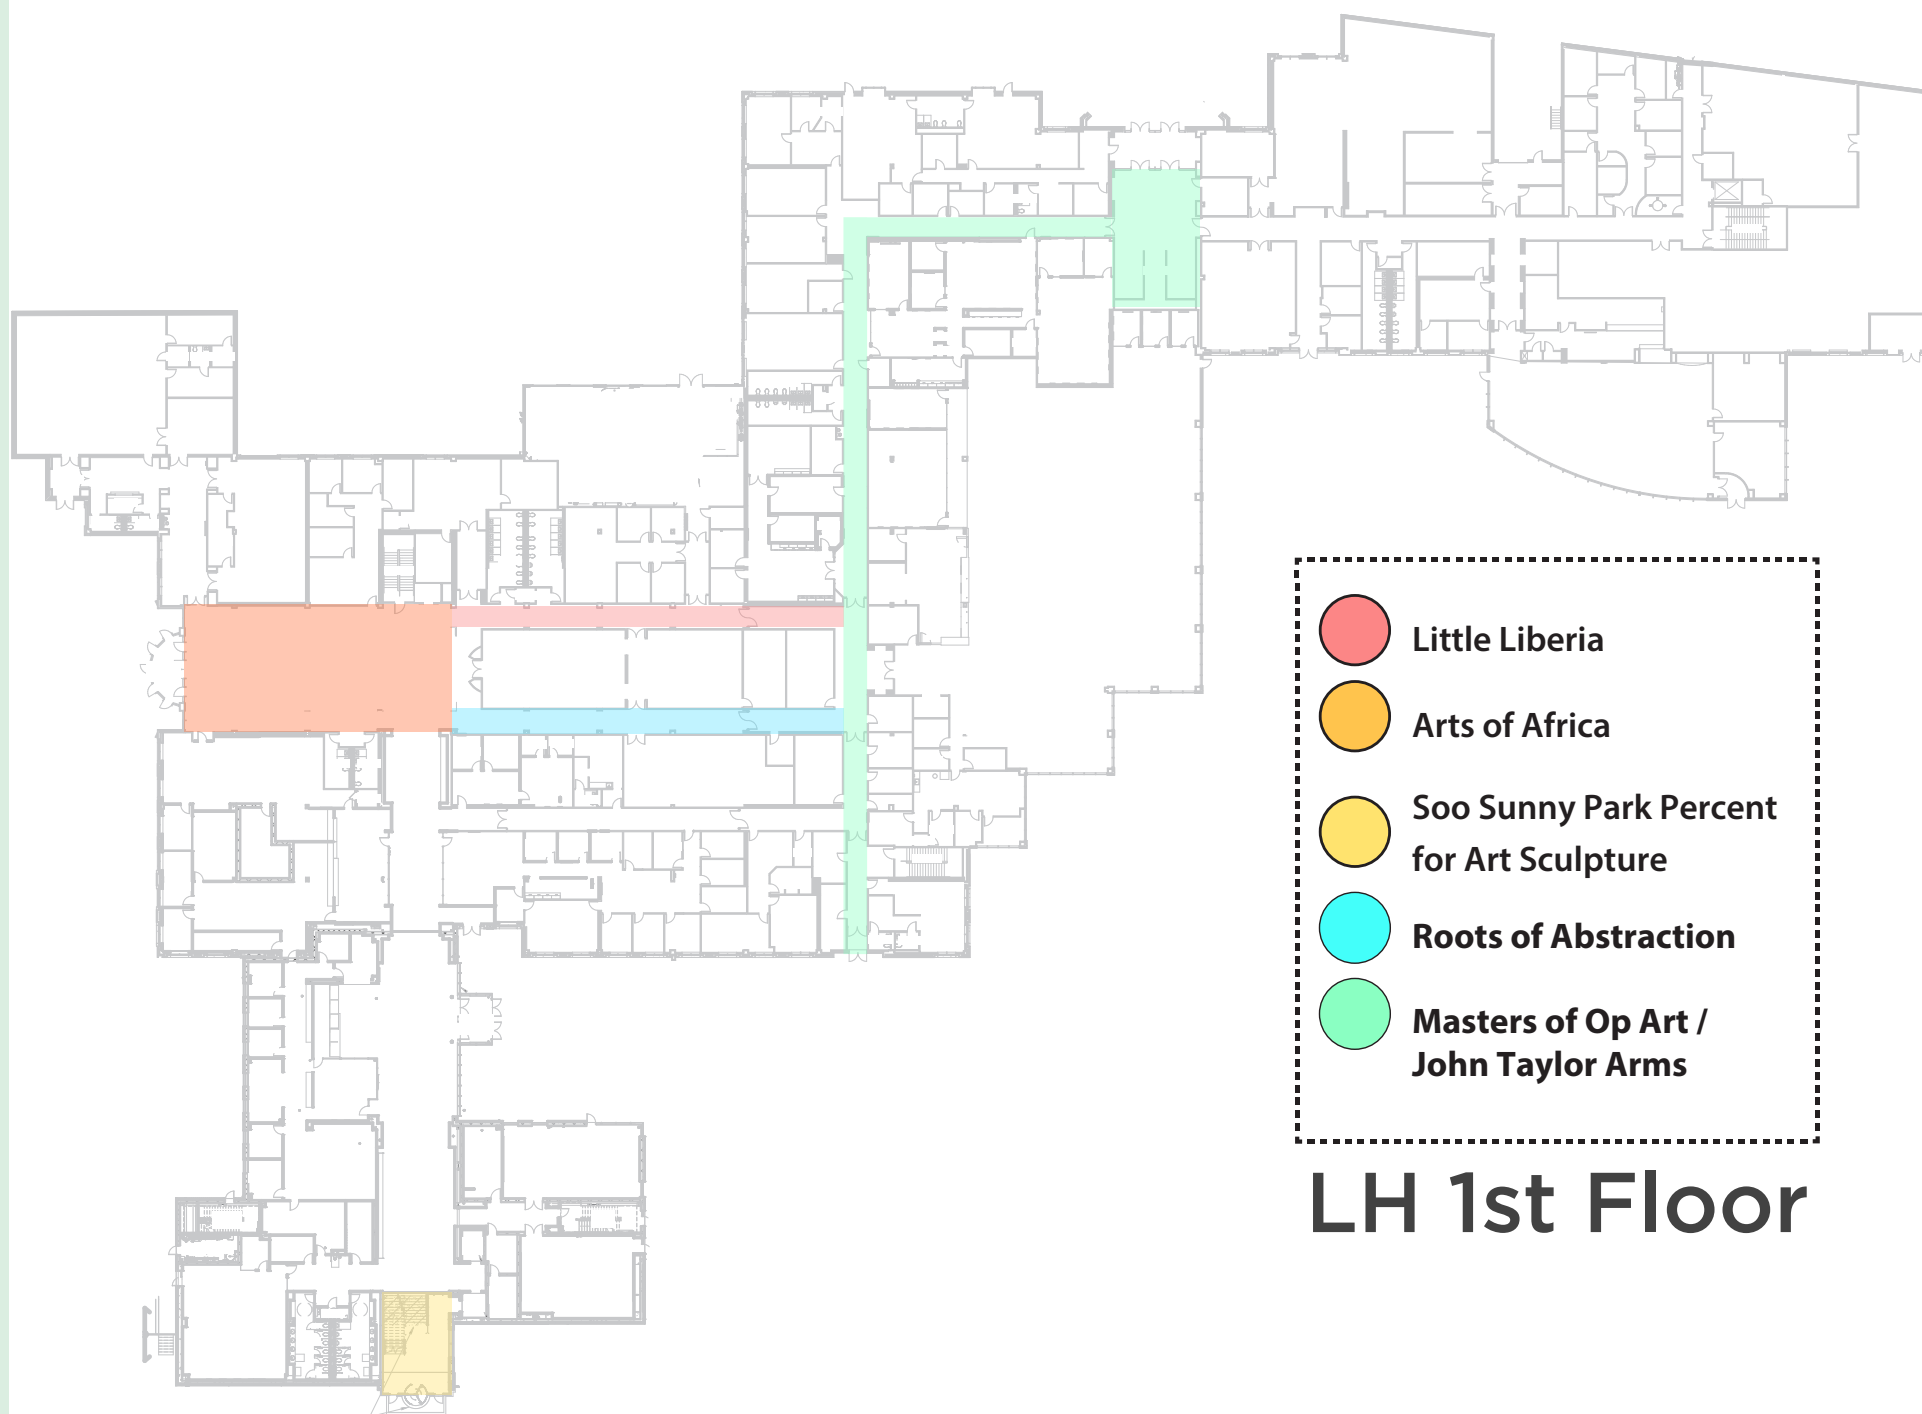

## BEACON HALL 2nd FLOOR

### ■ Gallery Summer Hours:

Monday-Friday: 8:30 am-7:00 pm

Saturday & Sunday: Closed

Closed all major state and federal holidays.

Open 6 days per week during fall and spring semesters only.

# Stay Close. Stay Curious. Stay Connected.

LH 1st Floor

LH 2nd Floor